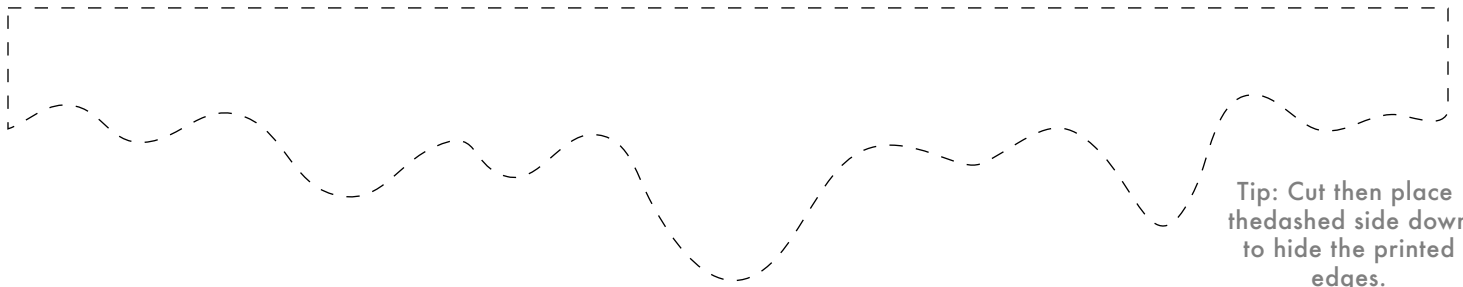

Assembly example:

Print on 8.5 x 11 sized white cardstock and cut along edges.

Personal Use Only: Redistribution for commercial use is strictly prohibited.
This printable may not be reposted or resold in any format, and may not be used
on any item for sale. © www.designeatrepeat.com

Trim to the length
& width of envelope.

Assembly example:

Tip: Cut then place the dashed side down to hide the printed edges.

Assembly example: